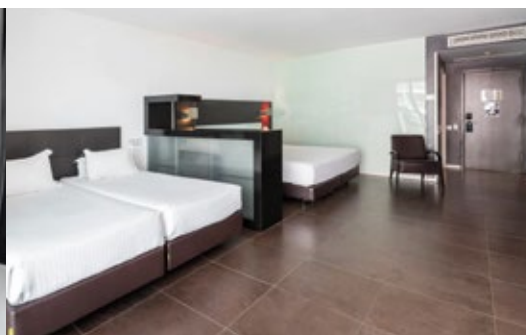

Suite Family Prestige Courtesy

- 1 mineral water on arrival

Avenida Tomás Cabreira, 8500-802 Praia da Rocha

Bookings: +351 304 502 640 | 24h information: +351 282 424 081 (calls to the national network)

hoteldarocha@rrhotels.pt

www.rrhotels.pt

/hoteldarocha

/hoteldarocha

@rrhotels