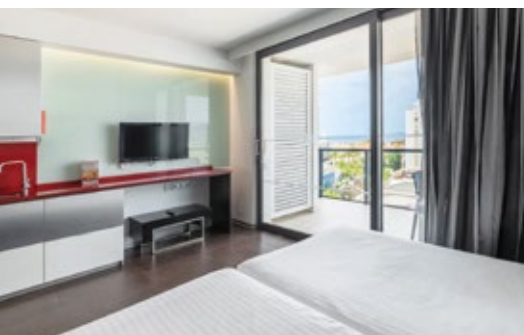

Suite Family Prestige Courtesy

- 1 mineral water on arrival

Avenida Tomás Cabreira, 8500-802 Praia da Rocha

Bookings: +351 304 502 640 | 24h information: +351 282 424 081 (calls to the national network)

hoteldarocha@rrhotels.pt

www.rrhotels.pt

/hoteldarocha

/hoteldarocha

@rrhotels