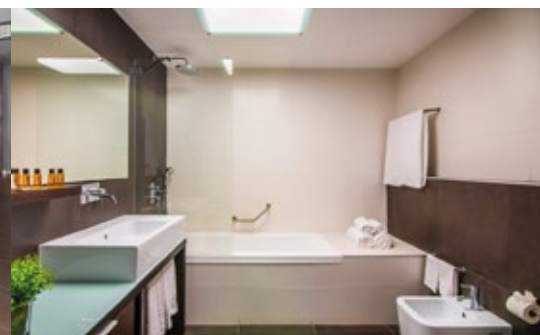

Suite Family Prestige Courtesy

- 1 mineral water on arrival

Avenida Tomás Cabreira, 8500-802 Praia da Rocha

Bookings: +351 304 502 640 | 24h information: +351 282 424 081 (calls to the national network)

hoteldarocha@rrhotels.pt

www.rrhotels.pt

/hoteldarocha

/hoteldarocha

@rrhotels