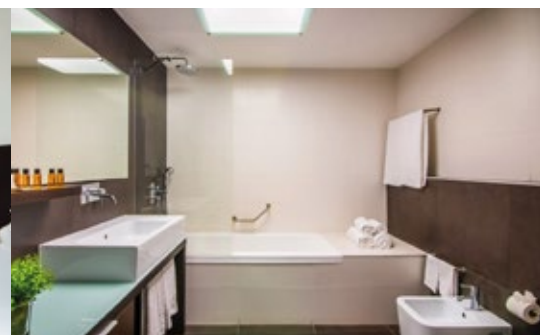

Suite Family Classic Courtesy

- 1 mineral water on arrival

Avenida Tomás Cabreira, 8500-802 Praia da Rocha

Bookings: +351 304 502 640 | 24h information: +351 282 424 081 (calls to the national network)

hoteldarocha@rrhotels.pt

www.rrhotels.pt

/hoteldarocha

/hoteldarocha

@rrhotels