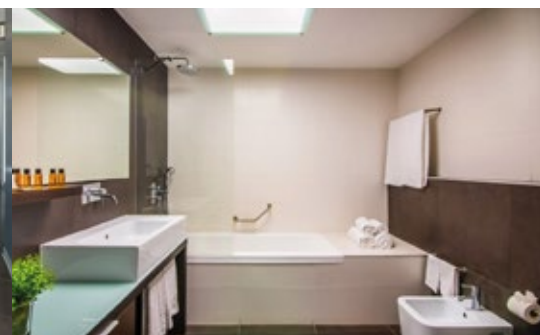

Avenida Tomás Cabreira, 8500-802 Praia da Rocha

Bookings: +351 304 502 640 | 24h information: +351 282 424 081 (calls to the national network)

hoteldarocha@rrhotels.pt

www.rrhotels.pt

/hoteldarocha

/hoteldarocha

@rrhotels