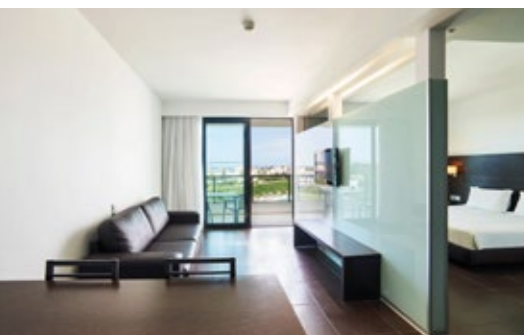

Safety box

- extra cost

Estrada do Alvor, Galo Loiro, 8500-001 Portimão

Bookings: +351 304 502 640 | 24h information: +351 282 450 000 (calls to the national network)

alvorbaia@rrhotels.pt

www.rrhotels.pt

/alvorbaia

/alvorbaia

@rrhotels