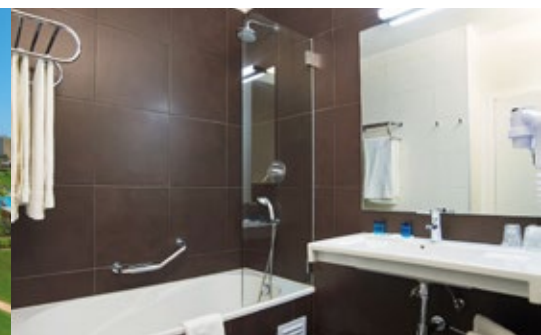

Safety box

- extra cost

Estrada do Alvor, Galo Loiro, 8500-001 Portimão

Bookings: +351 304 502 640 | 24h information: +351 282 450 000 (calls to the national network)

alvorbaia@rrhotels.pt

www.rrhotels.pt

/alvorbaia

/alvorbaia

@rrhotels