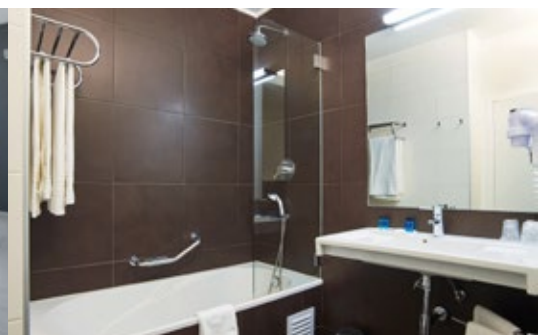

Full bathroom

- bathtub with built-in shower
- hair dryer
- bathroom amenities: bath gel and shampoo

Balcony

- with table, chairs and sun loungers

Suite Club Courtesy

- beds with large pillows, duvets and footstools
- coffee machine with complimentary capsules replenished daily
- sun loungers on the balcony